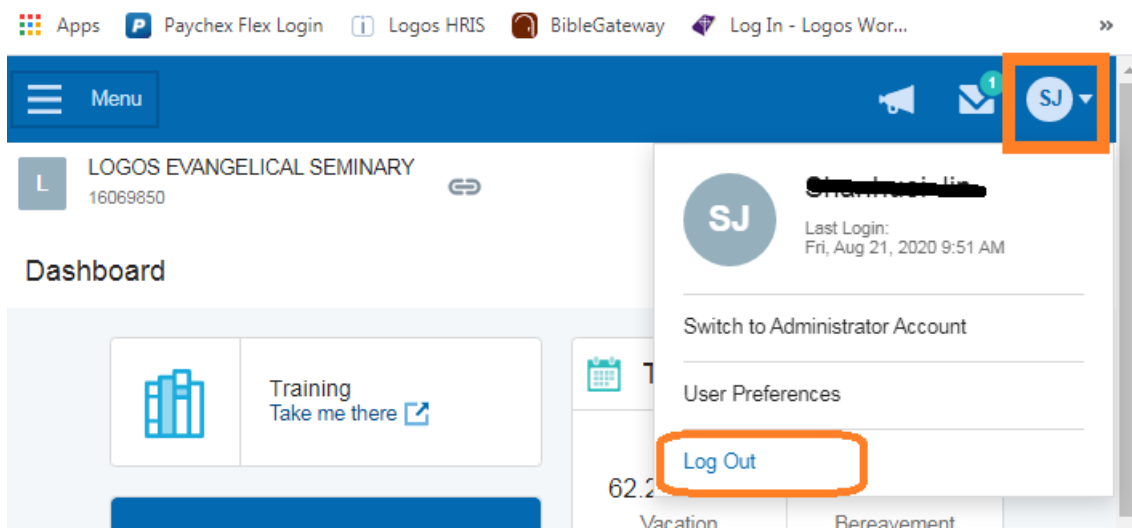

SOP PayChex How to Log out properly (PC or Mobile App)

8/21/2020

It is a good security measure to log out before leaving PayChex.

From PC, web browser,

Click on your abbreviated name at the Top Right Corner and select Log Out.

[For Mobile App users]

From your Mobile App, please also Log out from upper right corner.

[continue next page]

Either way, you should see your initial log in screen back.

[End of SOP]