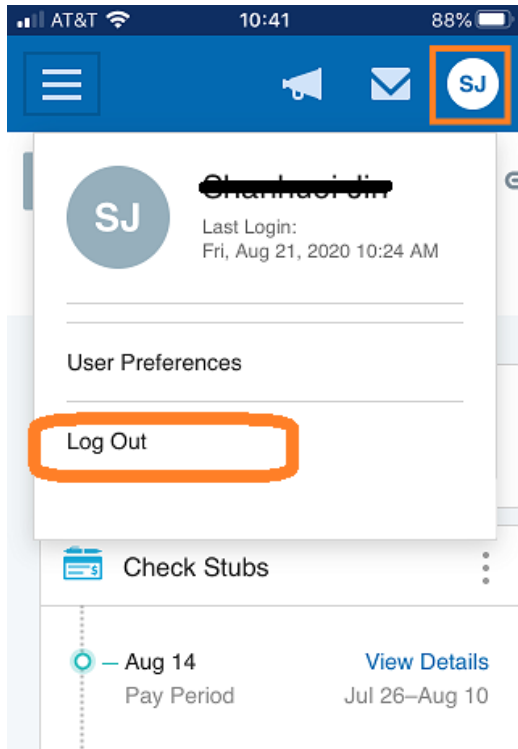

SOP PayChex How to Log out properly (PC or Mobile App)

8/21/2020

It is a good security measure to log out before leaving PayChex.

From PC, web browser,

Click on your abbreviated name at the Top Right Corner and select Log Out.

[For Mobile App users]

From your Mobile App, please also Log out from upper right corner.

[continue next page]

Either way, you should see your initial log in screen back.

[End of SOP]